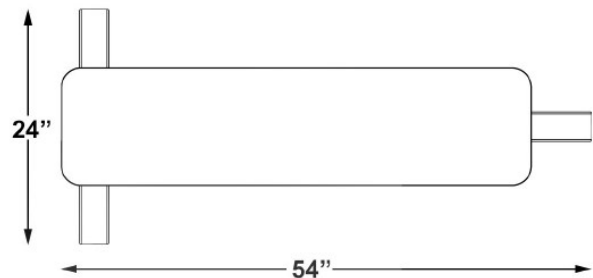

## FLAT Bench

### STANDARD FEATURES

- ✓ Rugged frame is constructed of attractive 2"x 4" flat oval tube.
- ✓ Tripod design for stability.

Lifetime limited warranty on frame, welds and weights; one year on cables and moving parts. See warranty for details.